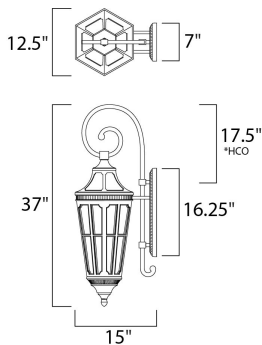

MEASUREMENTS

DIMENSION : 12.5" W x 37." H x 15." Ext
BACK PLATE : 7." W x 16.25" H x 17.5" HCO
HANGING WEIGHT : 11.68 lb

LAMPING

INPUT VOLTAGE : 120V
LUMENS : 2,016 Rated (0 Del.)
BULB : 3 x 40W (NOT INCLUDED), 120W Total
DIMMABLE : Dimmable

Always consult a qualified electrician before installing any lighting product.