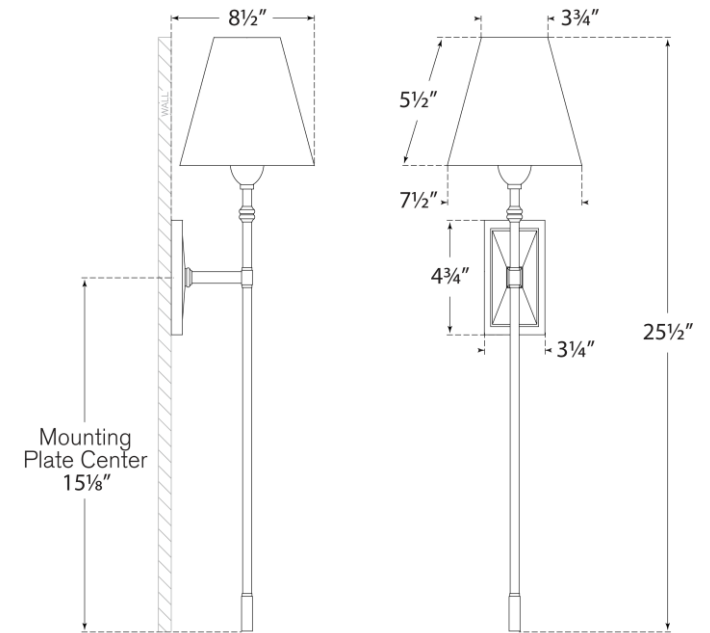

## Jane Large Single Tail Sconce

Item # AH 2315PN-L

Designer: Alexa Hampton

Height: 25.5"

Width: 7.75"

Extension: 8.5"

Backplate: 3.25" x 4.75" Rectangle

Finishes: AN, GM, HAB, PN

Shade Treatments: L

Shade Details: 3.75" x 7.5" x 5.5"

Socket: E26 Keyless

Wattage: 40 A19

Weight: 4 Pounds

Side View

Front View