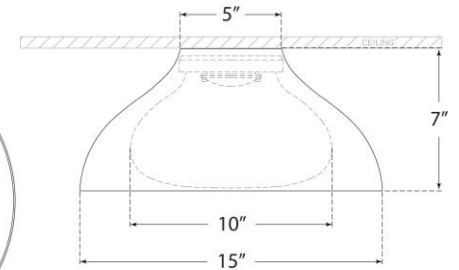

TEAR SHEET

Agnes 15" Flush Mount

Item # ARN 4350BSL-SWG

Designer: AERIN

Height: 7"

Width: 15"

Canopy: 5" Round

Finishes: BSL, G, MBK, PW

Glass Options: SWG

Lightsource: Dedicated LED

Wattage: 15w (1300lm)

Weight: 5 Pounds

Bottom View

Side View