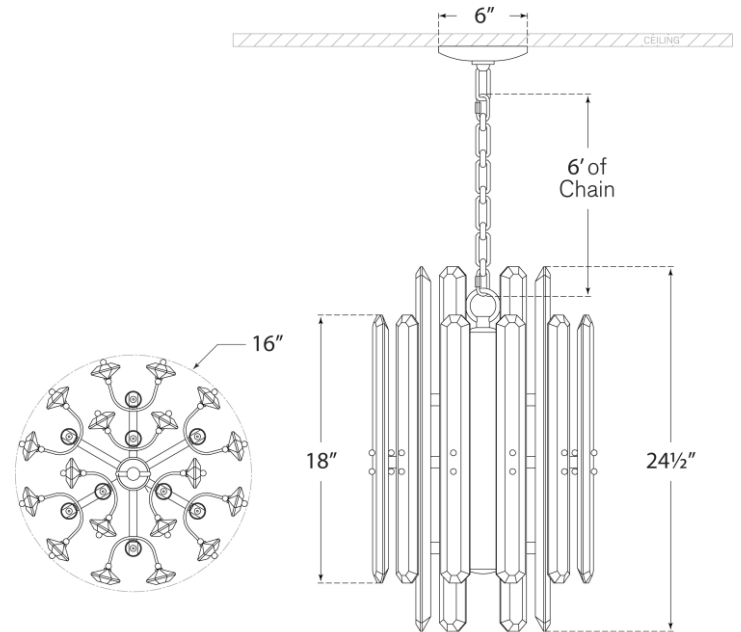

TEAR SHEET

Bonnington Tall Chandelier

Item # ARN 5128HAB-ALB

Designer: AERIN

Height: 24.5"

Width: 16"

Canopy: 6" Octagon

Finishes: HAB, PN

Trim Options: ALB, CG

Socket: 12 - E12 Candelabra

Wattage: 12 - 40 C11

Weight: 58 Pounds

Note: UL Only | Alabaster is a Natural Stone | Variations in Color and Texture are Expected

Top View

Front View