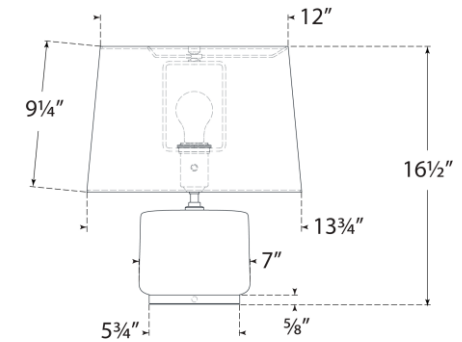

TEAR SHEET

Toco Medium Table Lamp

Item # CD 3601IVO-L

Designer: Champalimaud

Height: 16.5"

Width: 13.75"

Base: 4.75" x 5.75" Rectangle

Finishes: IVO, MBB

Shade Treatments: L

Shade Details: 12" x 13.75" x 9.25"

Socket: E26 Dimmer

Wattage: 15 LED A

Weight: 8 Pounds

Note: Reactive Ceramic Glazes Will Vary in Color and Texture

Front View

Top View