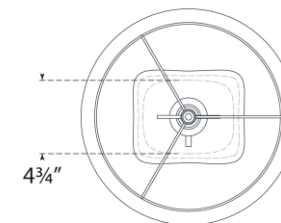

TEAR SHEET

Toco Medium Table Lamp

Item # CD 3601IVO-L

Designer: Champalimaud

Height: 16.5"

Width: 13.75"

Base: 4.75" x 5.75" Rectangle

Finishes: IVO, MBB

Shade Treatments: L

Shade Details: 12" x 13.75" x 9.25"

Socket: E26 Dimmer

Wattage: 15 LED A

Weight: 8 Pounds

Note: Reactive Ceramic Glazes Will Vary in Color and Texture

Front View

Top View