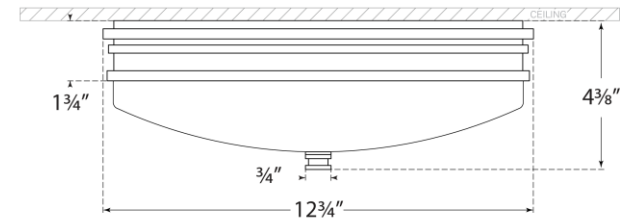

TEAR SHEET

Launceton Small Flush Mount

Item # CHC 4601BZ-WG

Designer: Chapman & Myers

Height: 4"

Width: 12.75"

Canopy: 11.5" Round

Finishes: AB, BZ, PN

Glass Options: WG

Lightsource: Dedicated LED

Wattage: 27w (2200lm)

Weight: 9 Pounds

Side View

Bottom View