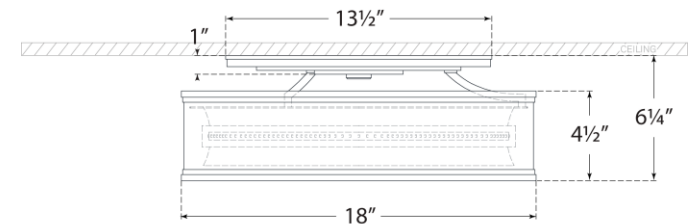

TEAR SHEET

Connery 18" Flush Mount

Item # CHC 4612BZ

Designer: Chapman & Myers

Height: 6.25"

Width: 18"

Canopy: 13.5" Round

Finishes: AB, BZ, PN, WHT/AB

Lightsource: Dedicated LED

Wattage: 25w (2000lm)

Weight: 15 Pounds

Front View

Bottom View