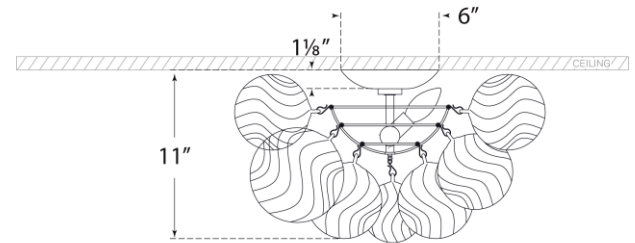

## Talia 20" Flush Mount

Item # JN 4112PW/CG

Designer: Julie Neill

Height: 11"

Width: 19.5"

Canopy: 6" Round

Finishes: BSL/CG, G/CG, PW/CG

Socket: 3 - E12 Candelabra

Wattage: 3 - 6.5 LED B11

Weight: 8 Pounds

Note: Assembly Required

Front View

Bottom View