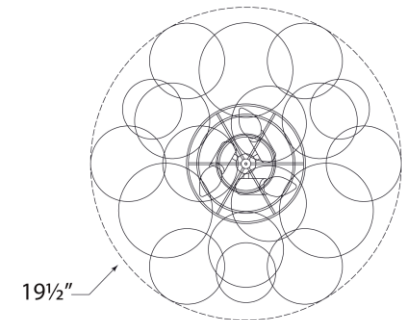

## Talia 20" Flush Mount

Item # JN 4112PW/CG

Designer: Julie Neill

Height: 11"

Width: 19.5"

Canopy: 6" Round

Finishes: BSL/CG, G/CG, PW/CG

Socket: 3 - E12 Candelabra

Wattage: 3 - 6.5 LED B11

Weight: 8 Pounds

Note: Assembly Required

Front View

Bottom View