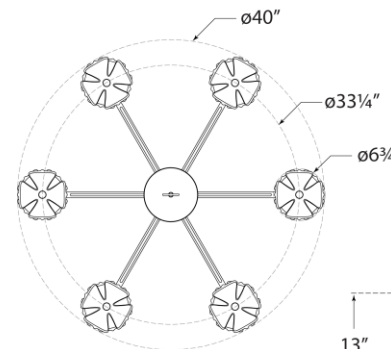

TEAR SHEET

Alberto Large Single Tier Chandelier

Item # JN 5004AB

Designer: Julie Neill

Height: 46.75"

Width: 40"

Canopy: 5.5" Round

Finishes: AB, ABL, AGL, BSL, PW

Socket: 6 - E12 Candelabra

Wattage: 6 - 60 G16.5

Weight: 35 Pounds

Note: UL Only

Top View

Front View