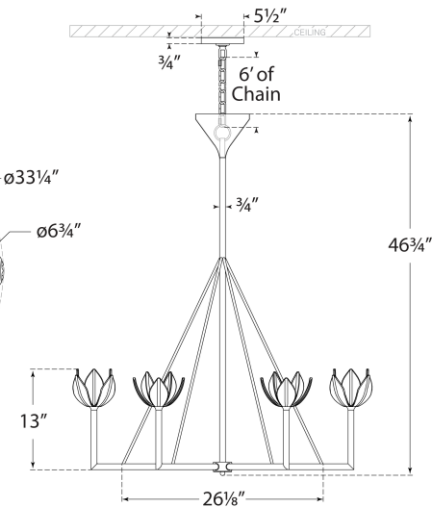

TEAR SHEET

Alberto Large Single Tier Chandelier

Item # JN 5004AB

Designer: Julie Neill

Height: 46.75"

Width: 40"

Canopy: 5.5" Round

Finishes: AB, ABL, AGL, BSL, PW

Socket: 6 - E12 Candelabra

Wattage: 6 - 60 G16.5

Weight: 35 Pounds

Note: UL Only

Top View

Front View