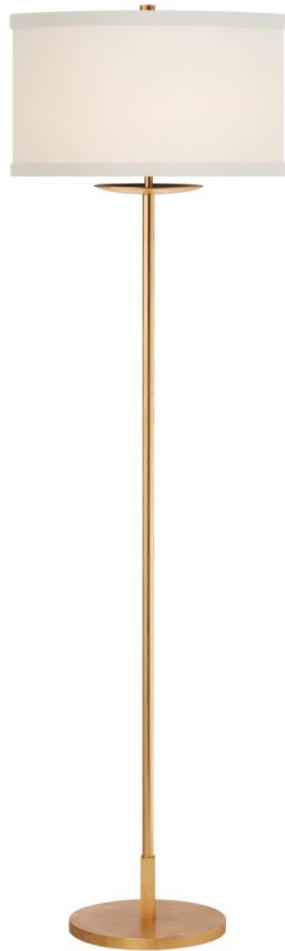

TEAR SHEET

Walker Medium Floor Lamp

Item # KS 1070G-L

Designer: kate spade new york

Height: 58"

Width: 17"

Base: 10" Round

Finishes: BSL, G, LC

Shade Treatments: L, L/BL, NL

Shade Details: 17" x 17" x 10"

Socket: E26 Keyless w/ Line Switch

Wattage: 100 A19

Weight: 20 Pounds