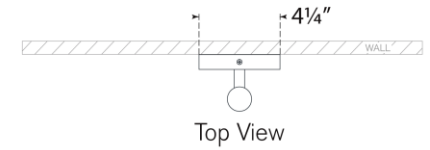

TEAR SHEET

Rousseau Medium Vanity Sconce

Item # KW 2282PN-EC

Designer: Kelly Wearstler

Height: 22"

Width: 4.25"

Extension: 3"

Backplate: 4.25" x 9.5" Oval

Finishes: AB, BZ, PN

Glass Options: CG, EC, ECG, SG

Lightsource: Dedicated LED

Wattage: 9w (1000lm)

Weight: 6 Pounds

Top View

Side View

Front View