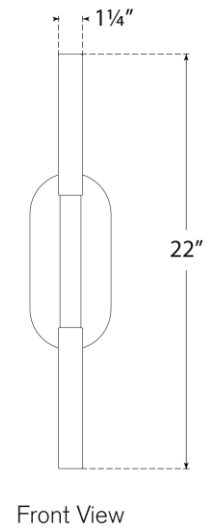

TEAR SHEET

Rousseau Medium Vanity Sconce

Item # KW 2282PN-EC

Designer: Kelly Wearstler

Height: 22"

Width: 4.25"

Extension: 3"

Backplate: 4.25" x 9.5" Oval

Finishes: AB, BZ, PN

Glass Options: CG, EC, ECG, SG

Lightsource: Dedicated LED

Wattage: 9w (1000lm)

Weight: 6 Pounds

Top View

Side View

Front View