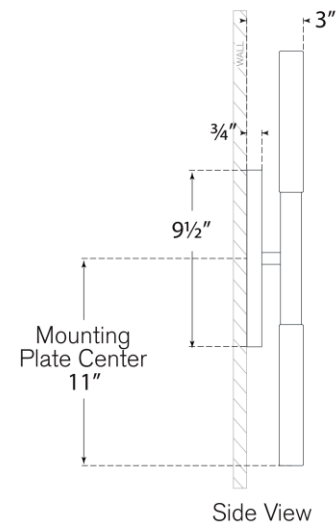

TEAR SHEET

Rousseau Medium Vanity Sconce

Item # KW 2282PN-EC

Designer: Kelly Wearstler

Height: 22"

Width: 4.25"

Extension: 3"

Backplate: 4.25" x 9.5" Oval

Finishes: AB, BZ, PN

Glass Options: CG, EC, ECG, SG

Lightsource: Dedicated LED

Wattage: 9w (1000lm)

Weight: 6 Pounds

Top View

Side View

Front View