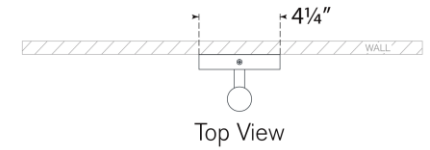

TEAR SHEET

Rousseau Medium Vanity Sconce

Item # KW 2282PN-SG

Designer: Kelly Wearstler

Height: 22"

Width: 4.25"

Extension: 3"

Backplate: 4.25" x 9.5" Oval

Finishes: AB, BZ, PN

Glass Options: CG, EC, ECG, SG

Lightsource: Dedicated LED

Wattage: 9w (1000lm)

Weight: 6 Pounds

Top View

Side View

Front View