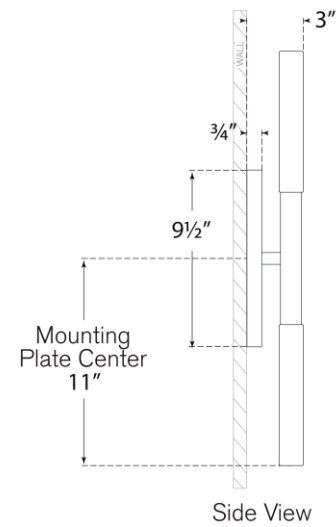

TEAR SHEET

Rousseau Medium Vanity Sconce

Item # KW 2282PN-SG

Designer: Kelly Wearstler

Height: 22"

Width: 4.25"

Extension: 3"

Backplate: 4.25" x 9.5" Oval

Finishes: AB, BZ, PN

Glass Options: CG, EC, ECG, SG

Lightsource: Dedicated LED

Wattage: 9w (1000lm)

Weight: 6 Pounds

Top View

Side View

Front View