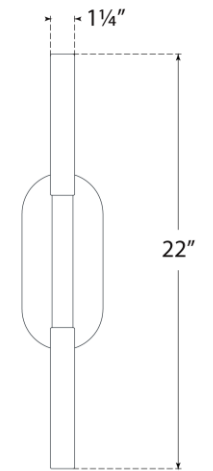

TEAR SHEET

Rousseau Medium Vanity Sconce

Item # KW 2282PN-SG

Designer: Kelly Wearstler

Height: 22"

Width: 4.25"

Extension: 3"

Backplate: 4.25" x 9.5" Oval

Finishes: AB, BZ, PN

Glass Options: CG, EC, ECG, SG

Lightsource: Dedicated LED

Wattage: 9w (1000lm)

Weight: 6 Pounds

Top View

Side View

Front View