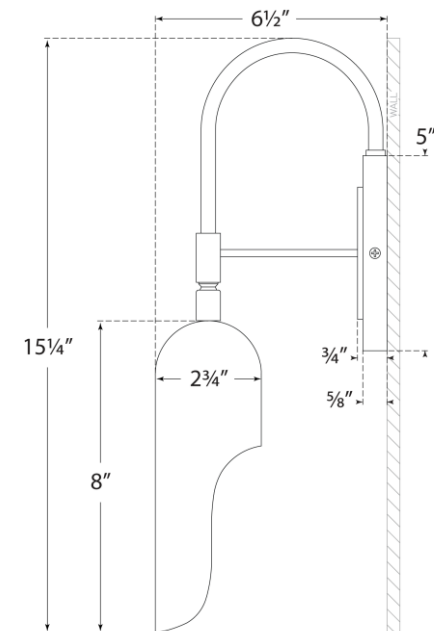

## Lucien Functional Wall Light

Item # KW 2420PN

Designer: Kelly Wearstler

Height: 15.25"

Width: 5"

Extension: 6.5"

Backplate: 5" Round

Finishes: AB, PN

Socket: E26 Keyless

Wattage: 25 T10

Weight: 3 Pounds

Side View