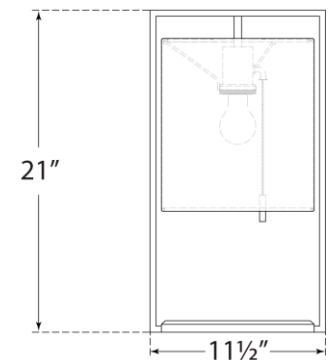

TEAR SHEET

Zenz Medium Table Lamp

Item # RB 3130PN/W-L

Designer: Ray Booth

Height: 21"

Width: 11.5"

Base: 10" x 11.5" Decorative

Finishes: PN/W, WI/DW

Shade Treatments: L

Shade Details: 10" x 10" x 11.25"

Socket: E26 Pull Chain

Wattage: 15 LED A19

Weight: 8 Pounds

Top View

Side View

Front View