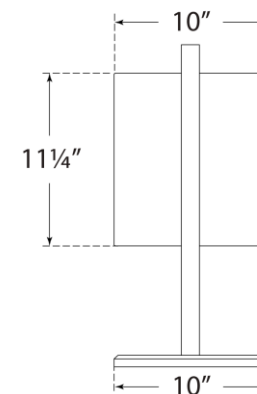

TEAR SHEET

Zenz Medium Table Lamp

Item # RB 3130PN/W-L

Designer: Ray Booth

Height: 21"

Width: 11.5"

Base: 10" x 11.5" Decorative

Finishes: PN/W, WI/DW

Shade Treatments: L

Shade Details: 10" x 10" x 11.25"

Socket: E26 Pull Chain

Wattage: 15 LED A19

Weight: 8 Pounds

Top View

Side View

Front View