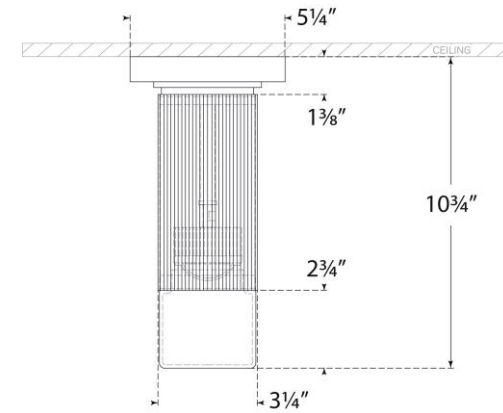

TEAR SHEET

Ace Mini Monopoint Flush Mount

Item # TOB 4350HAB-WG

Designer: Thomas O'Brien

Height: 10.75"

Width: 3.25"

Canopy: 5.25" Round

Finishes: BZ, HAB, PN

Glass Options: WG

Lightsource: Dedicated LED

Wattage: 12w (1400lm)

Weight: 3 Pounds

Front View

Bottom View