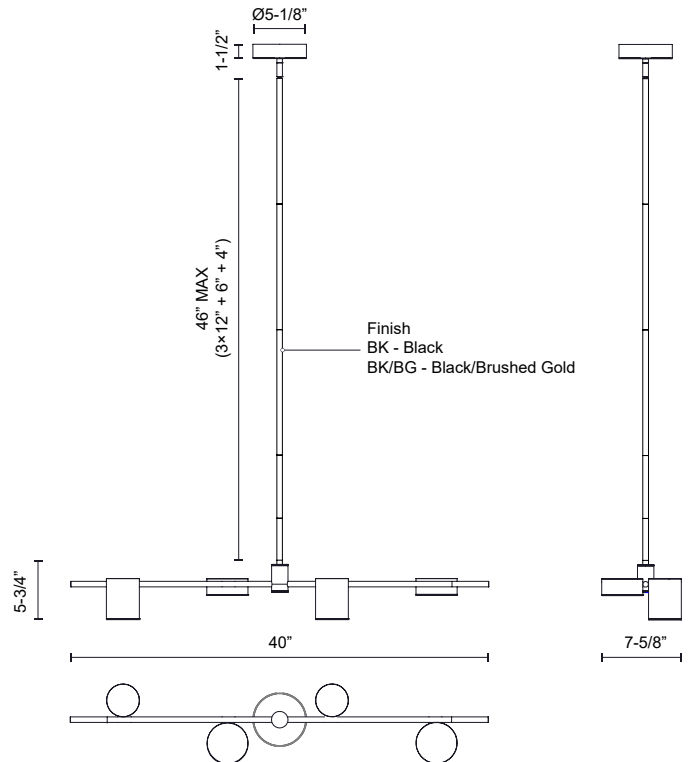

JAYDEN LP96840-UNV

PENDANTS

PROJECT

SPECIFICATION DETAILS

Fixture Dimensions	L40" x W7-5/8" x H5-3/4"
Light Source	LED with DC Driver
Wattage	28W
Total Lumens	2320lm
Delivered Lumens	BK-909lm; BK/BG-1018lm;
Voltage	120-277V
Color Temperature	3000K
CRI (Ra)	90CRI
Optional Color Temps	2700K - 5000K Available, Minimum Order Quantities Apply
LED Rated Life	50,000 hours
Dimming	100% - 10%, TRIAC or ELV Dimmer (Not Included)
Diffuser Details	Frosted Acrylic
Adjustable	Yes
Rod Length	46" Max (3x12" + 1x6" + 1x4")
Wire Length	120"
Minimum Hang Height	15"
Sloped Ceiling Adaptable	Yes, Up to 45 Degrees
Location	Dry
Illumination Direction	Down
Canopy Dimensions	D5-1/8" x H1-1/2"
CEC Title 24 JA8	Yes, JA8-2022
Paint Finish	BG01; BK02;
Material	Steel + Acrylic

* For custom options, consult factory for details.

* For warranty information, please visit www.kuzcolighting.com/warranty

DESCRIPTION

Nature takes on modern form in the Jayden Collection. This family of products inspires movement and flow throughout your space with various-sized lamps. Frosted diffusers allow for soft, natural lighting that adds depth and dimension to a room. Available in Black/Brushed Gold or Black with adjustable arms.

KUZCO

CANADA: 19054 28TH AVENUE - SURREY, BC V3Z 6M3

USA: 3035 E. LONE MOUNTAIN ROAD - LAS VEGAS, NV 89081

WWW.KUZCOLIGHTING.COM

© 2023 KUZCO LIGHTING. ALL RIGHTS RESERVED.

COMMENT