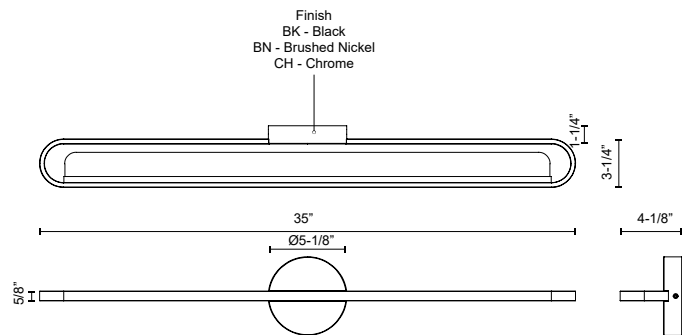

MARLON VL63736

VANITY

PROJECT

DESCRIPTION

With a lightweight frame and geometric influence, the Marlon Collection is an instant classic vanity collection. Designed with ample lighting in mind, the Marlon Collection is as functional as it is beautiful. Available in Black, Brushed Nickel and Chrome finishes.

SPECIFICATION DETAILS

Fixture Dimensions	W35" x H5/8" x E3-1/4"
Light Source	LED with DC Driver
Wattage	30W
Total Lumens	2040lm
Delivered Lumens	CH-924lm
Voltage	120V
Color Temperature	3000K
CRI (Ra)	90CRI
Optional Color Temps	2700K - 5000K Available, Minimum Order Quantities Apply
LED Rated Life	50,000 hours
Dimming	100% - 10%, TRIAC or ELV Dimmer (Not Included)
Diffuser Details	Acrylic Light Guide
ADA Compliant	Yes
Location	Damp
Illumination Direction	Up and Down
Mounting Style	All Orientation; Wall;
CEC Title 24 JA8	Yes, JA8-2022
Canopy Dimensions	D5-1/8" x E1-1/4"
Paint Finish	BK02; BN01; CH01;

* For custom options, consult factory for details.

* For warranty information, please visit www.kuzcolighting.com/warranty

KUZCO

CANADA: 19054 28TH AVENUE - SURREY, BC V3Z 6M3

USA: 3035 E. LONE MOUNTAIN ROAD - LAS VEGAS, NV 89081

WWW.KUZCOLIGHTING.COM

© 2021 KUZCO LIGHTING. ALL RIGHTS RESERVED.

COMMENT