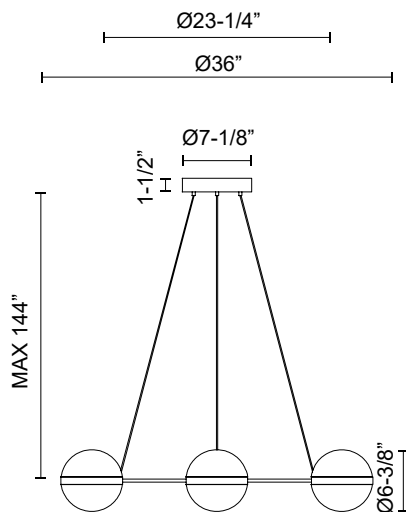

TAGLIATO CH302006-UNV

FIXTURE DIMENSIONS	D36" x H6-3/8"
LIGHT SOURCE	LED with DC Driver
WATTAGE	60W
TOTAL LUMENS	5000lm
DELIVERED LUMENS	4100lm*
VOLTAGE	120-277V
COLOR TEMPERATURE	3000K
CRI (RA)	90CRI
DIMMABLE	Yes, TRIAC/ELV Dimmer (Not Included)
DIFFUSER DETAILS	White Acrylic Diffuser
MATERIAL	Steel + Acrylic
WIRE LENGTH	144"
MINIMUM HANG HEIGHT	24"
SLOPED CEILING ADAPTABLE	Yes
CEC TITLE 24 JA8	Yes, JA8-2022
LOCATION	Dry
CANOPY DIMENSIONS	D7-1/8" x H1-1/2"
PAINT FINISH	BG01
ILLUMINATION DIRECTION	All-Direction
WIRE TYPE	Black Braided Cord

[D - Diameter, L - Length, W - Width, H - Height, E - Extension]

AVAILABLE FINISHES:

CH302006MBBG-UNV

Matte
Black/Brushed
Gold

*For complete warranty terms, please visit: www.aloralighting.com/warranty