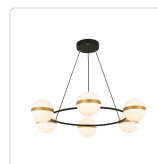

TAGLIATO CH302006-UNV

FIXTURE DIMENSIONS	D36" x H6-3/8"
LIGHT SOURCE	LED with DC Driver
WATTAGE	60W
TOTAL LUMENS	5000lm
DELIVERED LUMENS	4100lm*
VOLTAGE	120-277V
COLOR TEMPERATURE	3000K
CRI (RA)	90CRI
DIMMABLE	Yes, TRIAC/ELV Dimmer (Not Included)
DIFFUSER DETAILS	White Acrylic Diffuser
MATERIAL	Steel + Acrylic
WIRE LENGTH	144"
MINIMUM HANG HEIGHT	24"
SLOPED CEILING ADAPTABLE	Yes
CEC TITLE 24 JA8	Yes, JA8-2022
LOCATION	Dry
CANOPY DIMENSIONS	D7-1/8" x H1-1/2"
PAINT FINISH	BG01
ILLUMINATION DIRECTION	All-Direction
WIRE TYPE	Black Braided Cord

[D - Diameter, L - Length, W - Width, H - Height, E - Extension]

AVAILABLE FINISHES:

CH302006MBBG-UNV

Matte
Black/Brushed
Gold

*For complete warranty terms, please visit: www.aloralighting.com/warranty