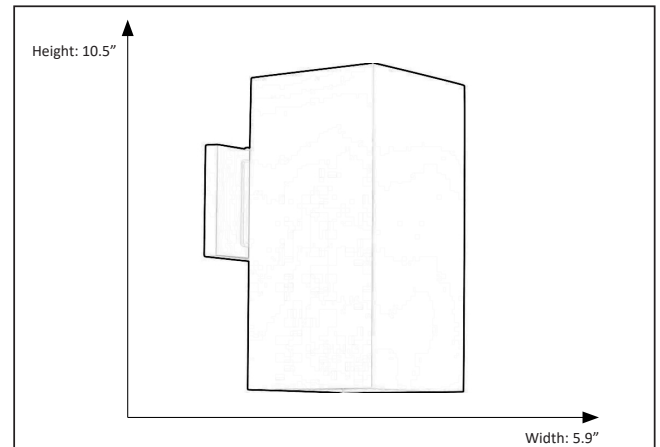

7-70088

1-Light Small Cube Patio Light (Down only)

Description

10.5" outdoor one-light cube with heavy duty construction and wall bracket.

It features a textured black finish which gives a warm feel to your home. Whether it is transitional or contemporary, this light can easily match many home exteriors in architectural feel.

Features

Item Number	7-70088
Finish	Textured Black
Dimensions	5.9"W x 10.5"H x 8.5"D
Lamp Info	1 x E27 (M)
Lamp Suggestion	1 x PAR30
Bulb Base	Medium
ETL Listed	Wet Location
Color	3000 K
Location	Outdoor