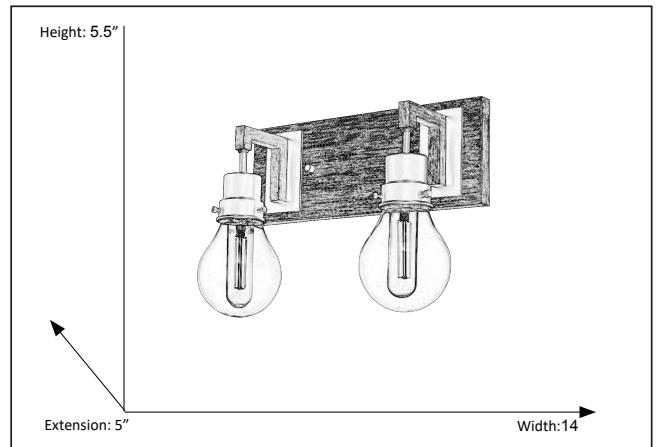

### Features

Item Number	7-70193
Finish	Matte Black/ Wood
Dimensions	5.5"H x 14"W x 5"E
Lamp Info	Tubular Style T10 (E26)
Max Wattage	60 W
ETL Listed	Dry Location
Location	Indoor