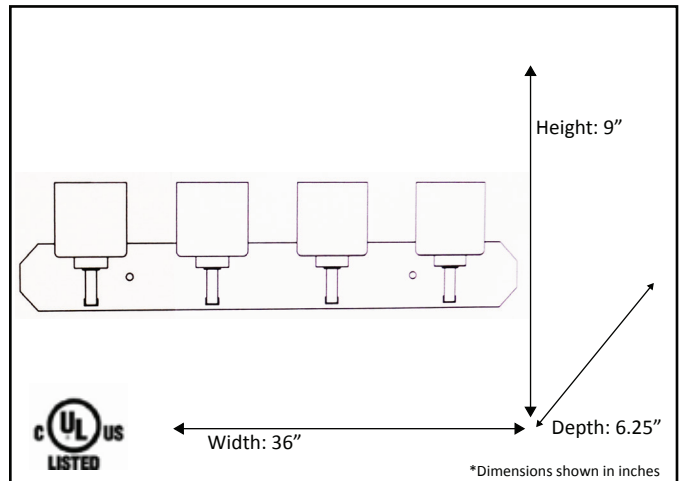

*Lamps not included

Available Finishes		Glass Finishes	
	WH: White		WH: White
	CH: Chrome		TS: Tea Stained
	BN: Brushed Nickel		WTR: Clear Water Glass
	MB: Matte Black		SD: Clear Seeded Glass
	RB: Rubbed Bronze	*Some finish and glass options are special order only.